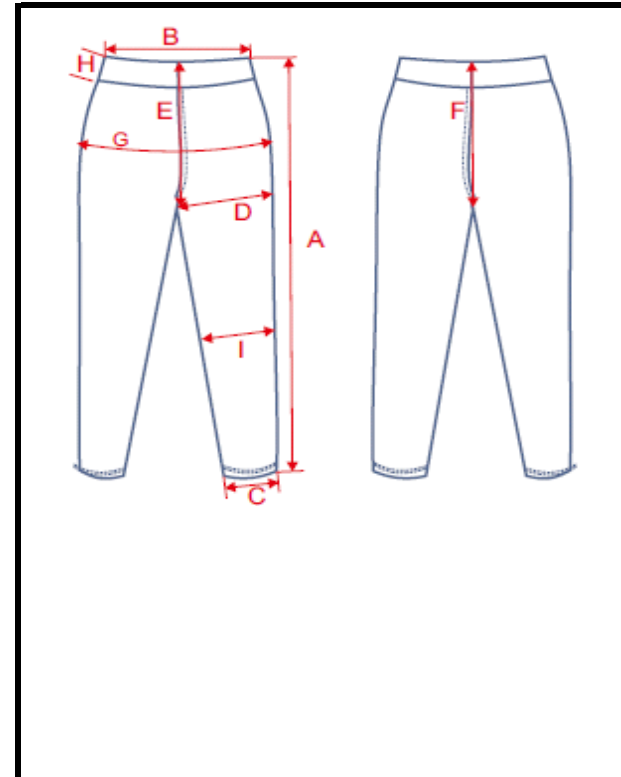

TB951 Ladies Side Rivets Leggings

Description		XS	S	M	L	XL	
A	Length incl. Waistcuff	cm	88	90	92	94	96
B	1/2 Waist Width	cm	28	30	32	34	36
C	1/2 Leg Opening Width	cm	9	9.5	10	10.5	11
	Leg Opening Height	cm	2.7	2.7	2.7	2.7	2.7
D	1/2 Thigh Width	cm	16.5	17.5	18.5	19.5	20.5
E	Front Rise incl. Waistband	cm	23	24	25	26	27
F	Back Rise incl. Waistband	cm	24	25	26	27	28
G	1/2 Hip Width (8cm above crotch)	cm	33	35	37	39	41
H	Waistband Height	cm	3.8	3.8	3.8	3.8	3.8
I	1/2 Knee Width (60 cm from waist top)	cm	12	12.5	13	13.5	14
K		cm					
L		cm					
M		cm					
N		cm					
O		cm					
P		cm					
Q		cm					
R		cm					
S		cm					

<b>Fitting</b>	Slim Fit
<b>Article Description</b>	
<b>Fabric</b>	92% Nylon 8% Elasthane
<b>Colors</b>	Black/Silver